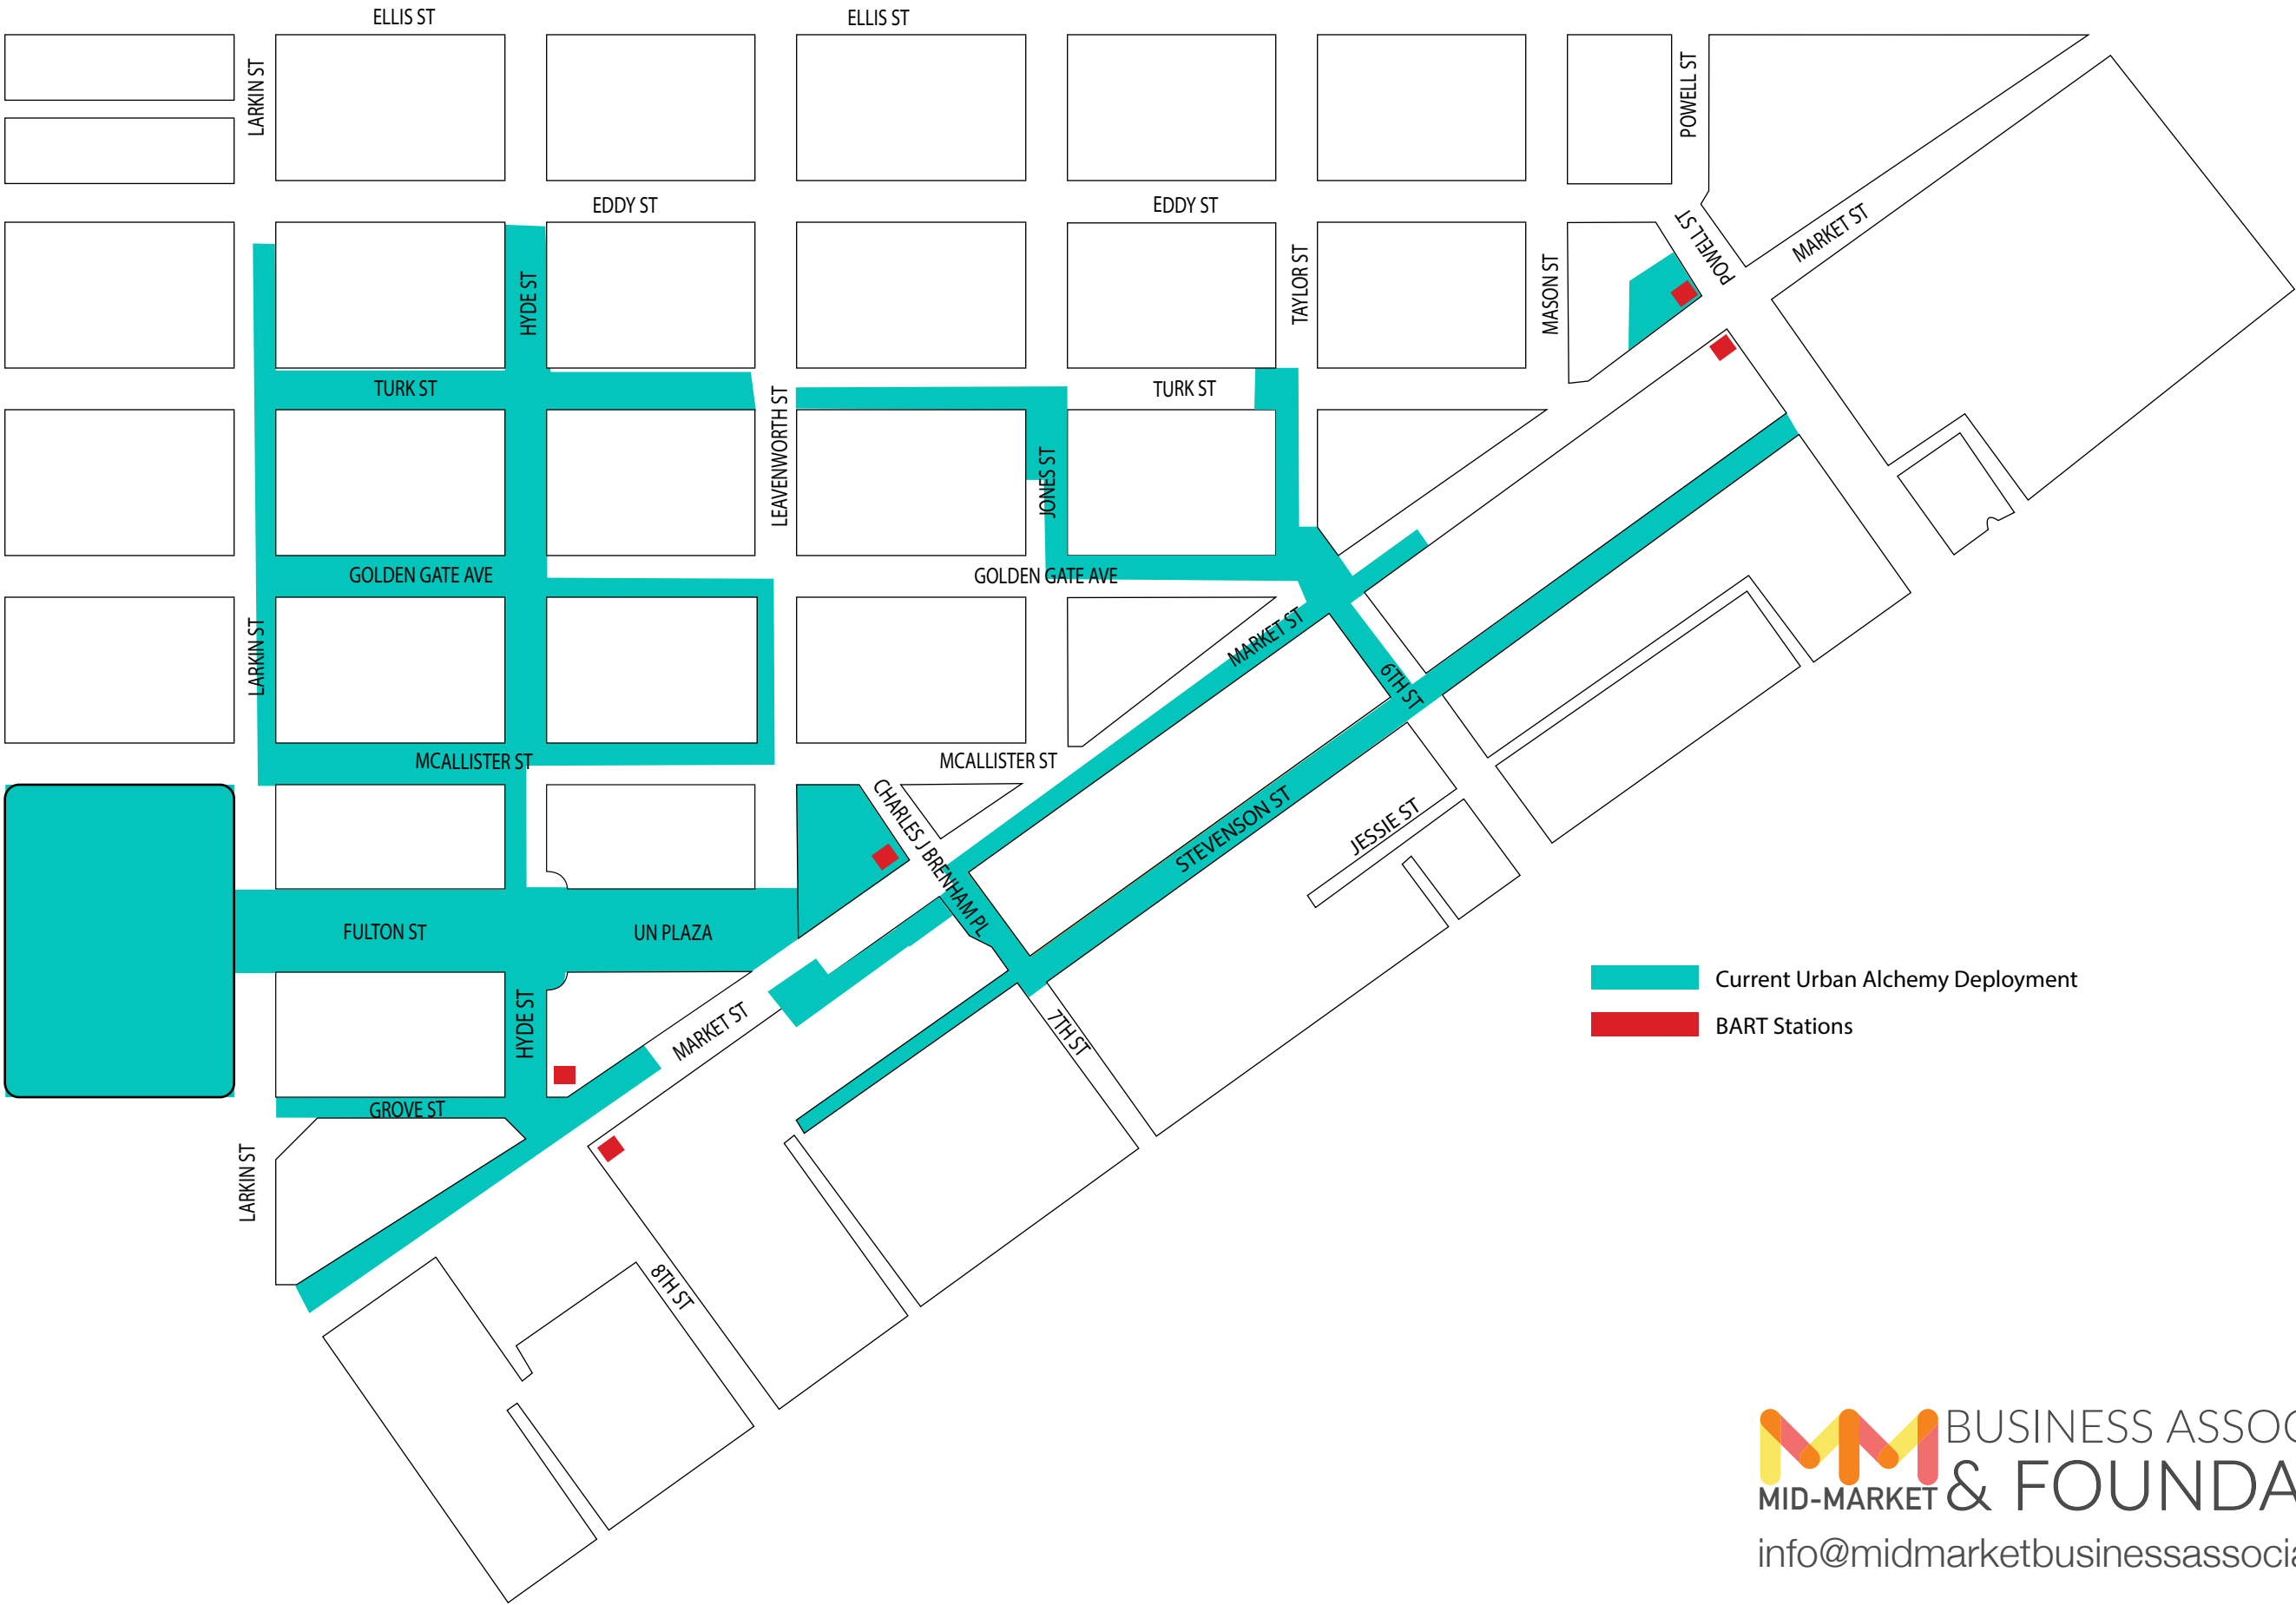

Tenderloin, Mid-Market, UN Plaza Community-based Safety Program

 Current Urban Alchemy Deployment
 BART Stations